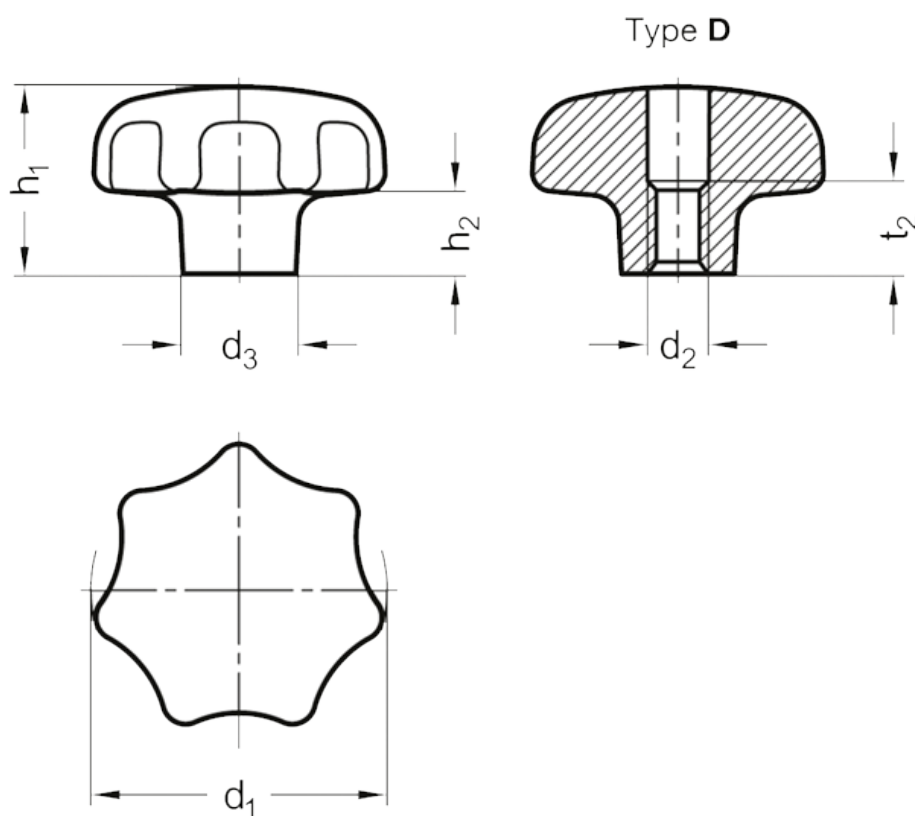

Article number: 206336A450M10DPL

Description: E+G Star knob GN 6336-A4-50-M10-D-PL  
Polished

## Measures

d1	= 50
d2	= M 10
d3	= 18
h1	= 32
h2	= 15
t2	= 16
Weight in (g)	= 208